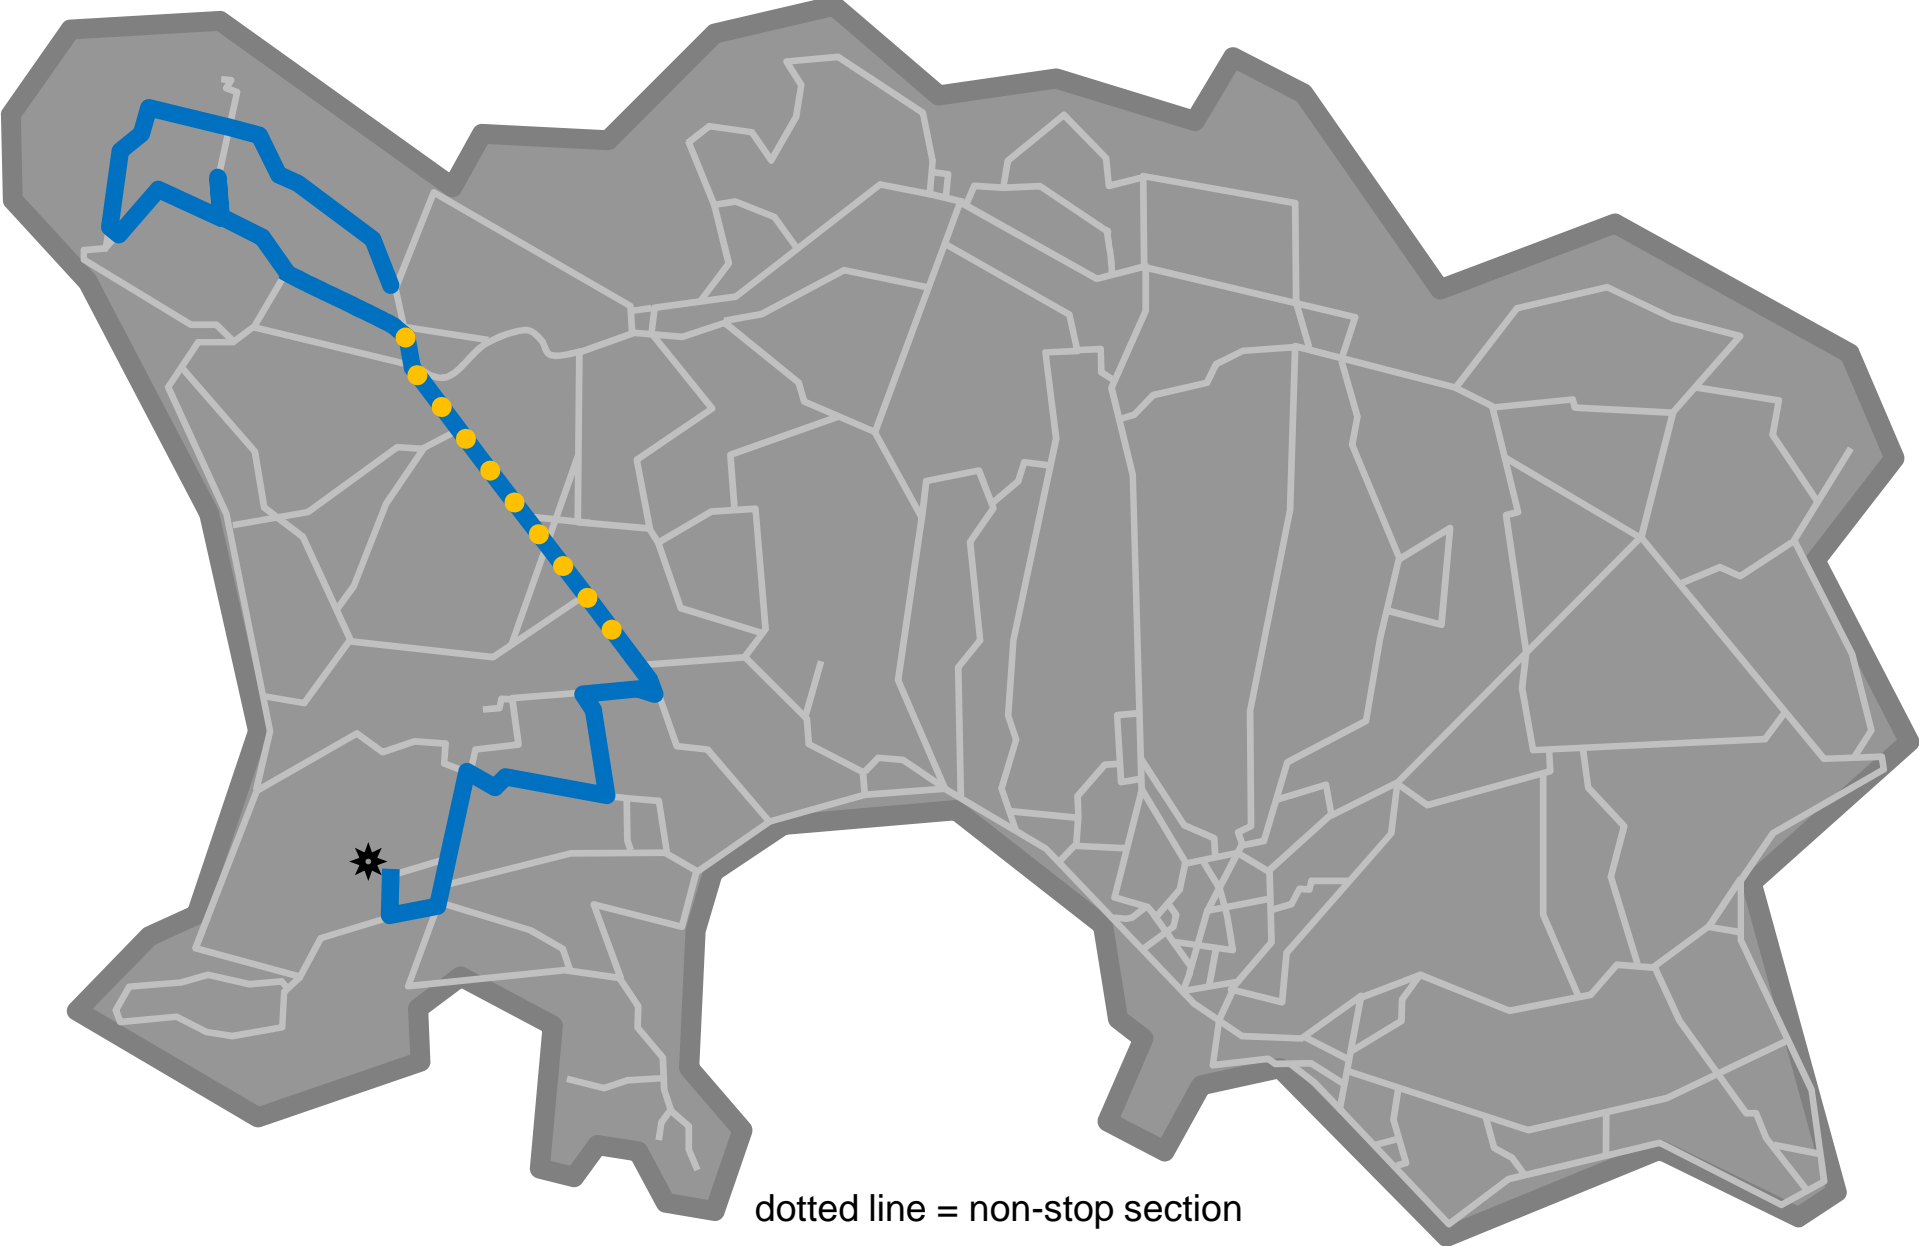

# Les Quennevais school bus map

43 (morning)

dotted line = non-stop section

From 23 November 2015: serves  
new bus stop at St Mary's School

# Les Quennevais school bus map

47 (afternoon)

Les Quennevais school bus map

48 (morning)

# Les Quennevais school bus map

48 (afternoon)

dotted line = non-stop section