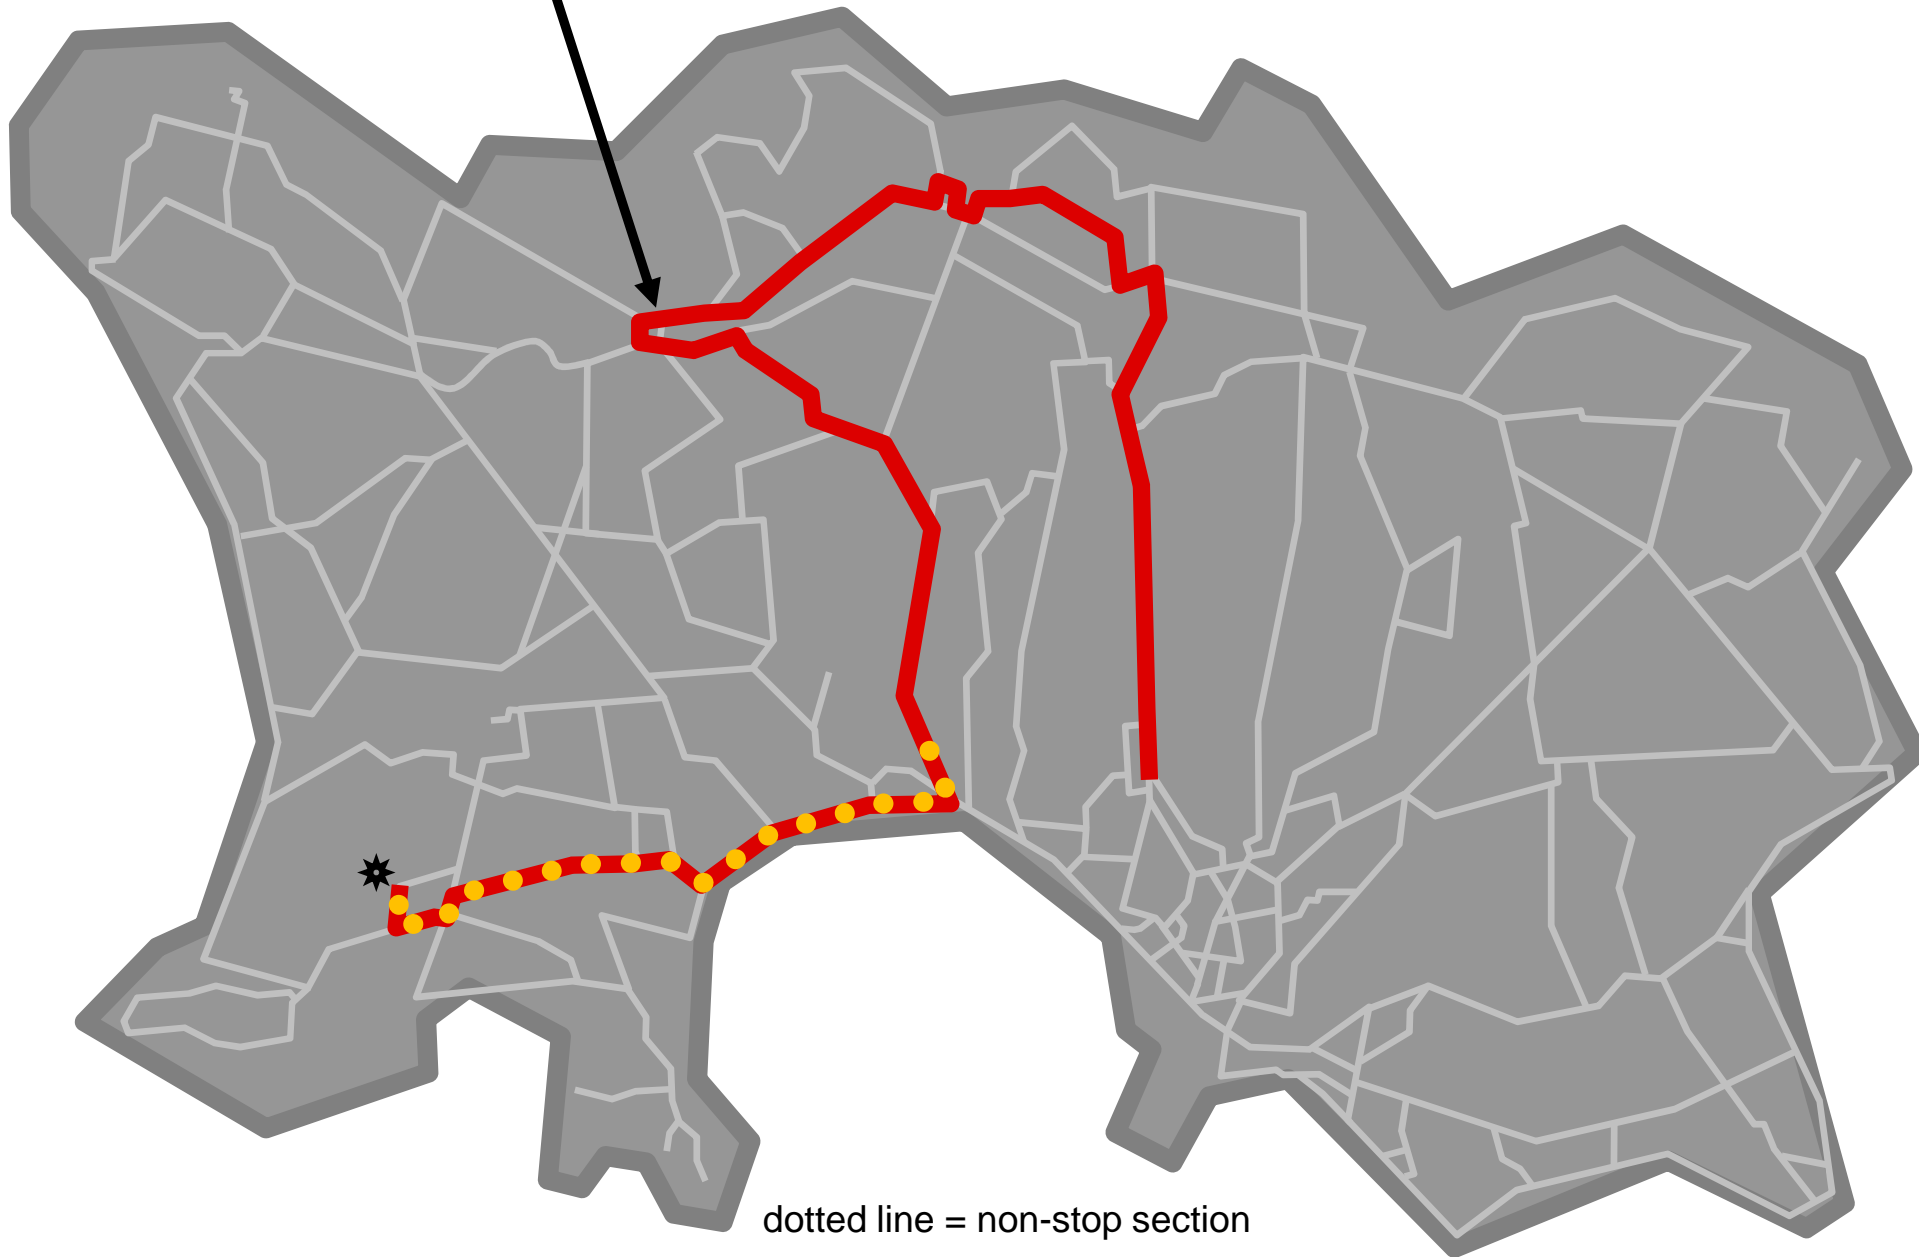

# Les Quennevais school bus map

42 (afternoon)

From 23 November 2015: serves  
new bus stop at St Mary's School

# Les Quennevais school bus map

43 (morning)

dotted line = non-stop section

From 23 November 2015: serves  
new bus stop at St Mary's School

# Les Quennevais school bus map

48 (afternoon)

dotted line = non-stop section