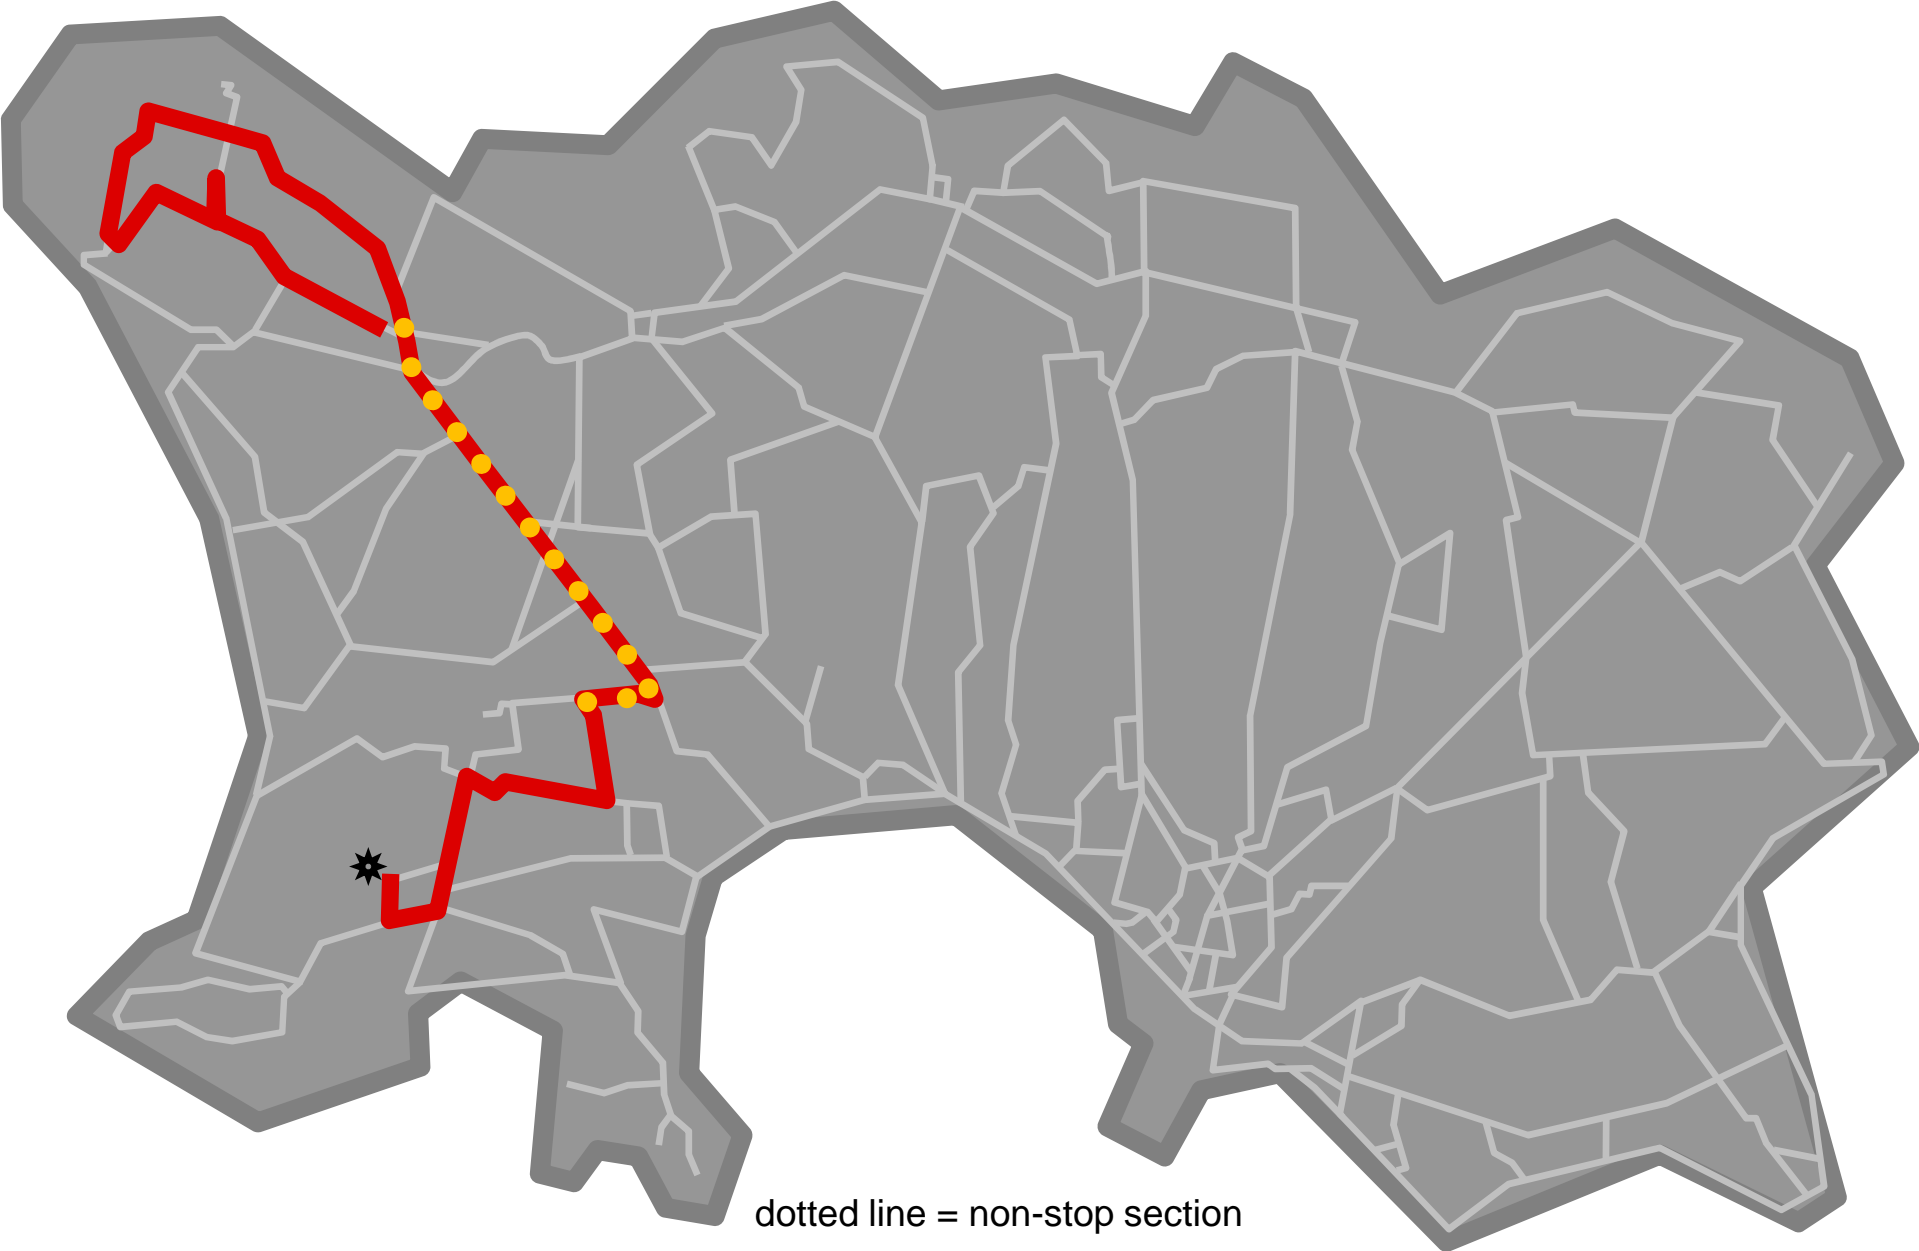

# Les Quennevais school bus map

43 (morning)

dotted line = non-stop section

From 23 November 2015: serves  
new bus stop at St Mary's School

# Les Quennevais school bus map

48 (afternoon)

dotted line = non-stop section