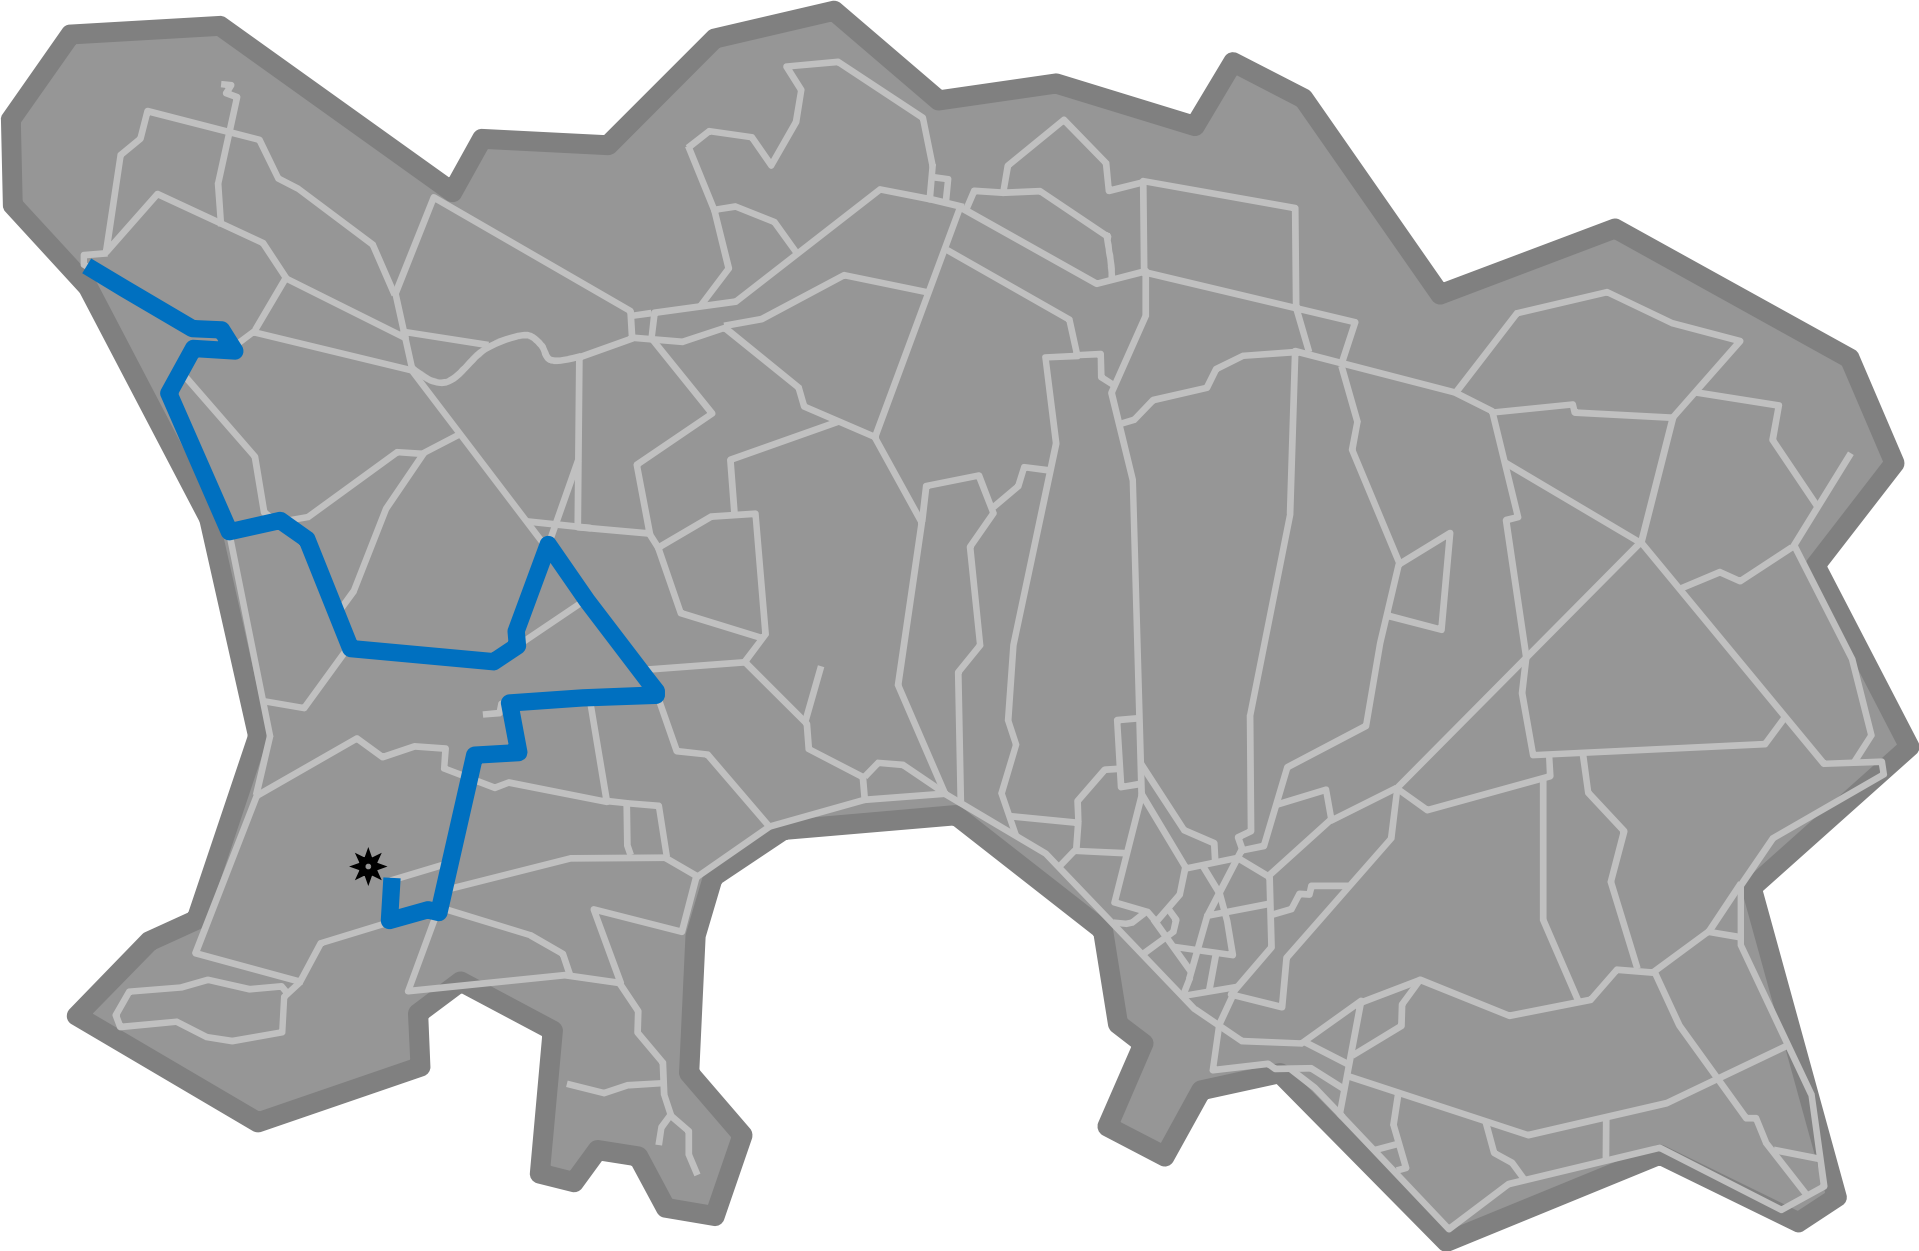

# Les Quennevais school bus map

41 (afternoon)

# Les Quennevais school bus map

42 (afternoon)

From 23 November 2015: serves  
new bus stop at St Mary's School

# Les Quennevais school bus map

43 (morning)

dotted line = non-stop section

From 23 November 2015: serves  
new bus stop at St Mary's School

# Les Quennevais school bus map

48 (afternoon)

dotted line = non-stop section