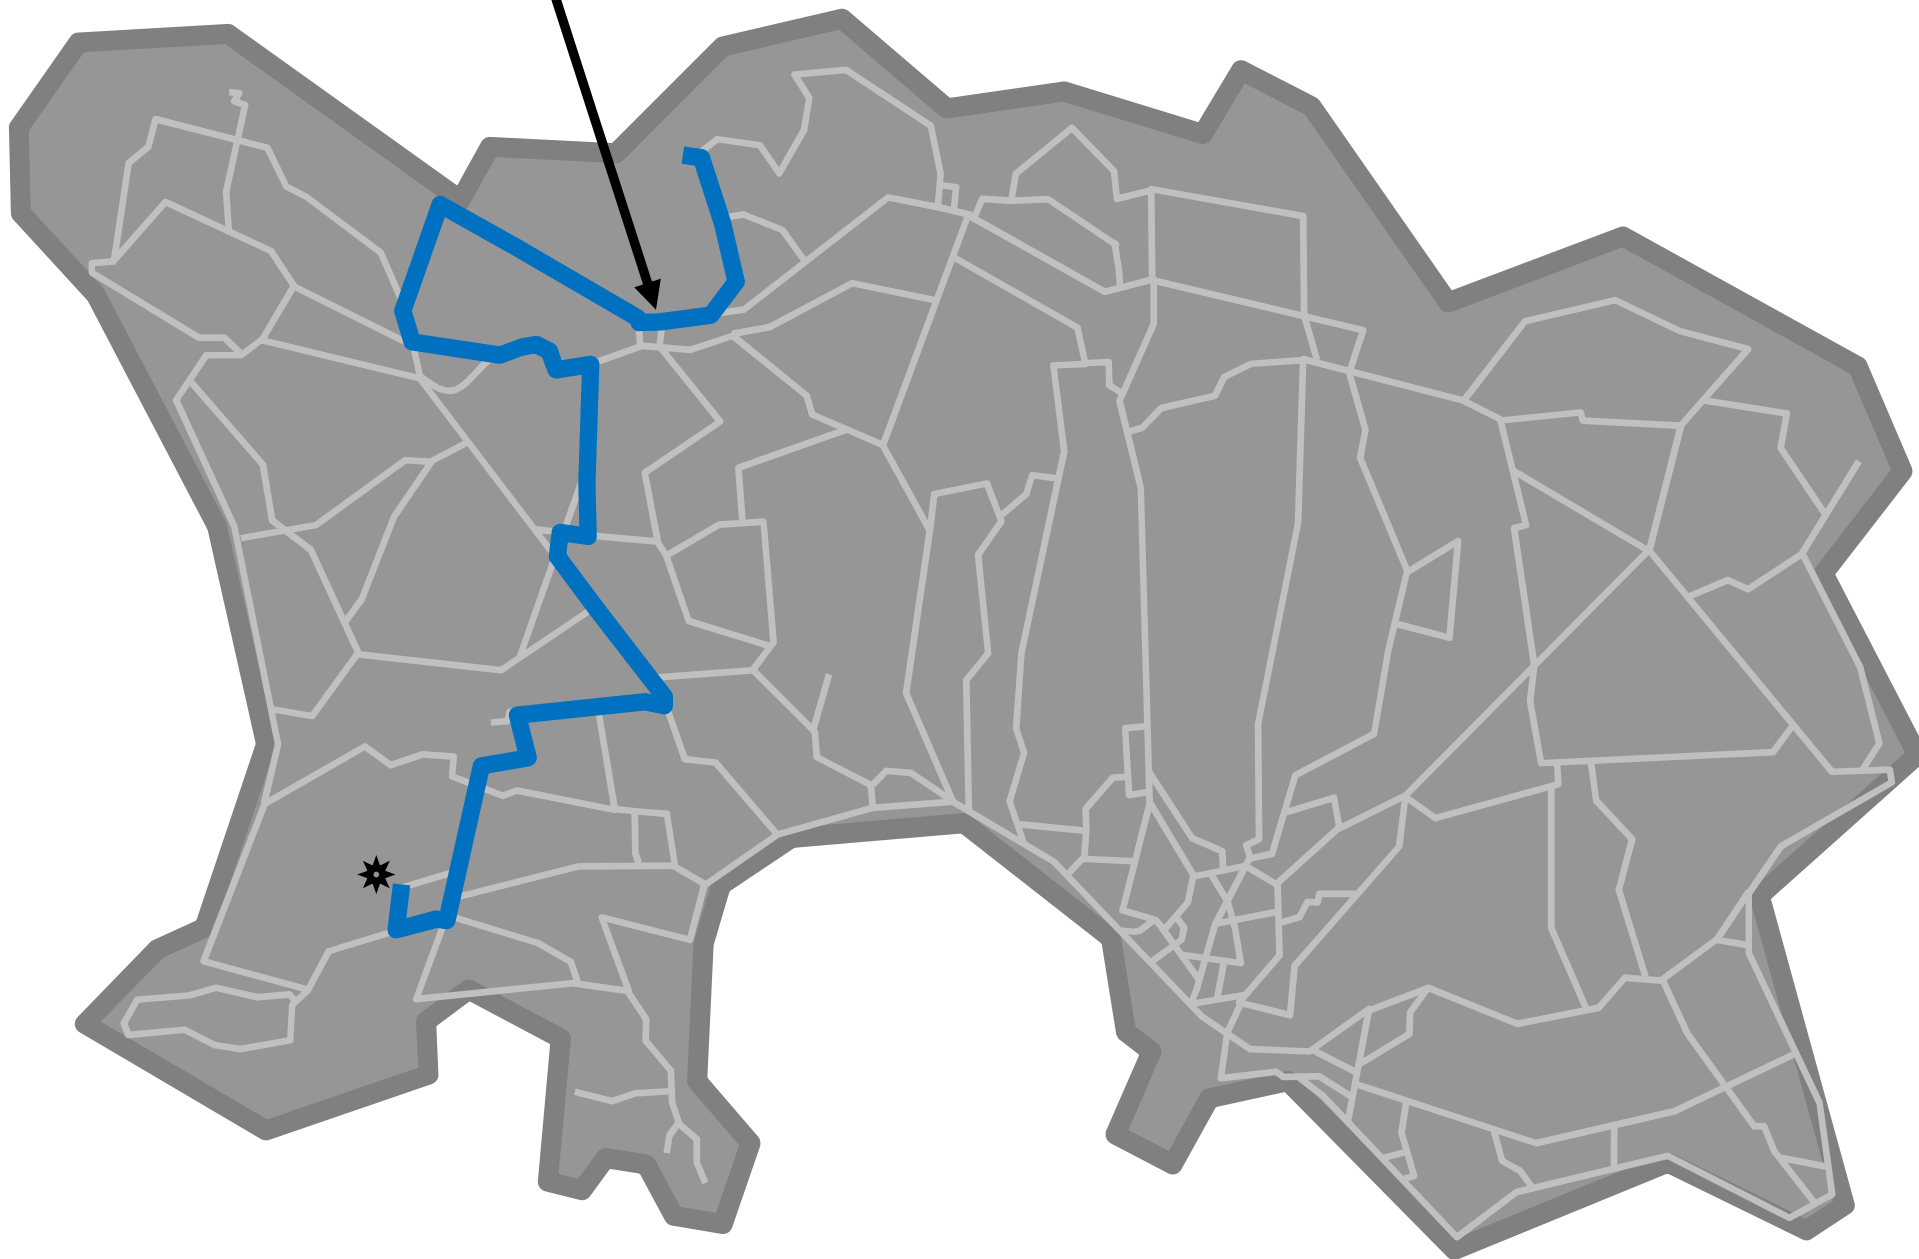

# Les Quennevais school bus map

43 (morning)

dotted line = non-stop section

From 23 November 2015: serves  
new bus stop at St Mary's School

# Les Quennevais school bus map

47 (afternoon)

Les Quennevais school bus map

48 (morning)

# Les Quennevais school bus map

48 (afternoon)

dotted line = non-stop section

# Les Quennevais school bus map

49 (morning)