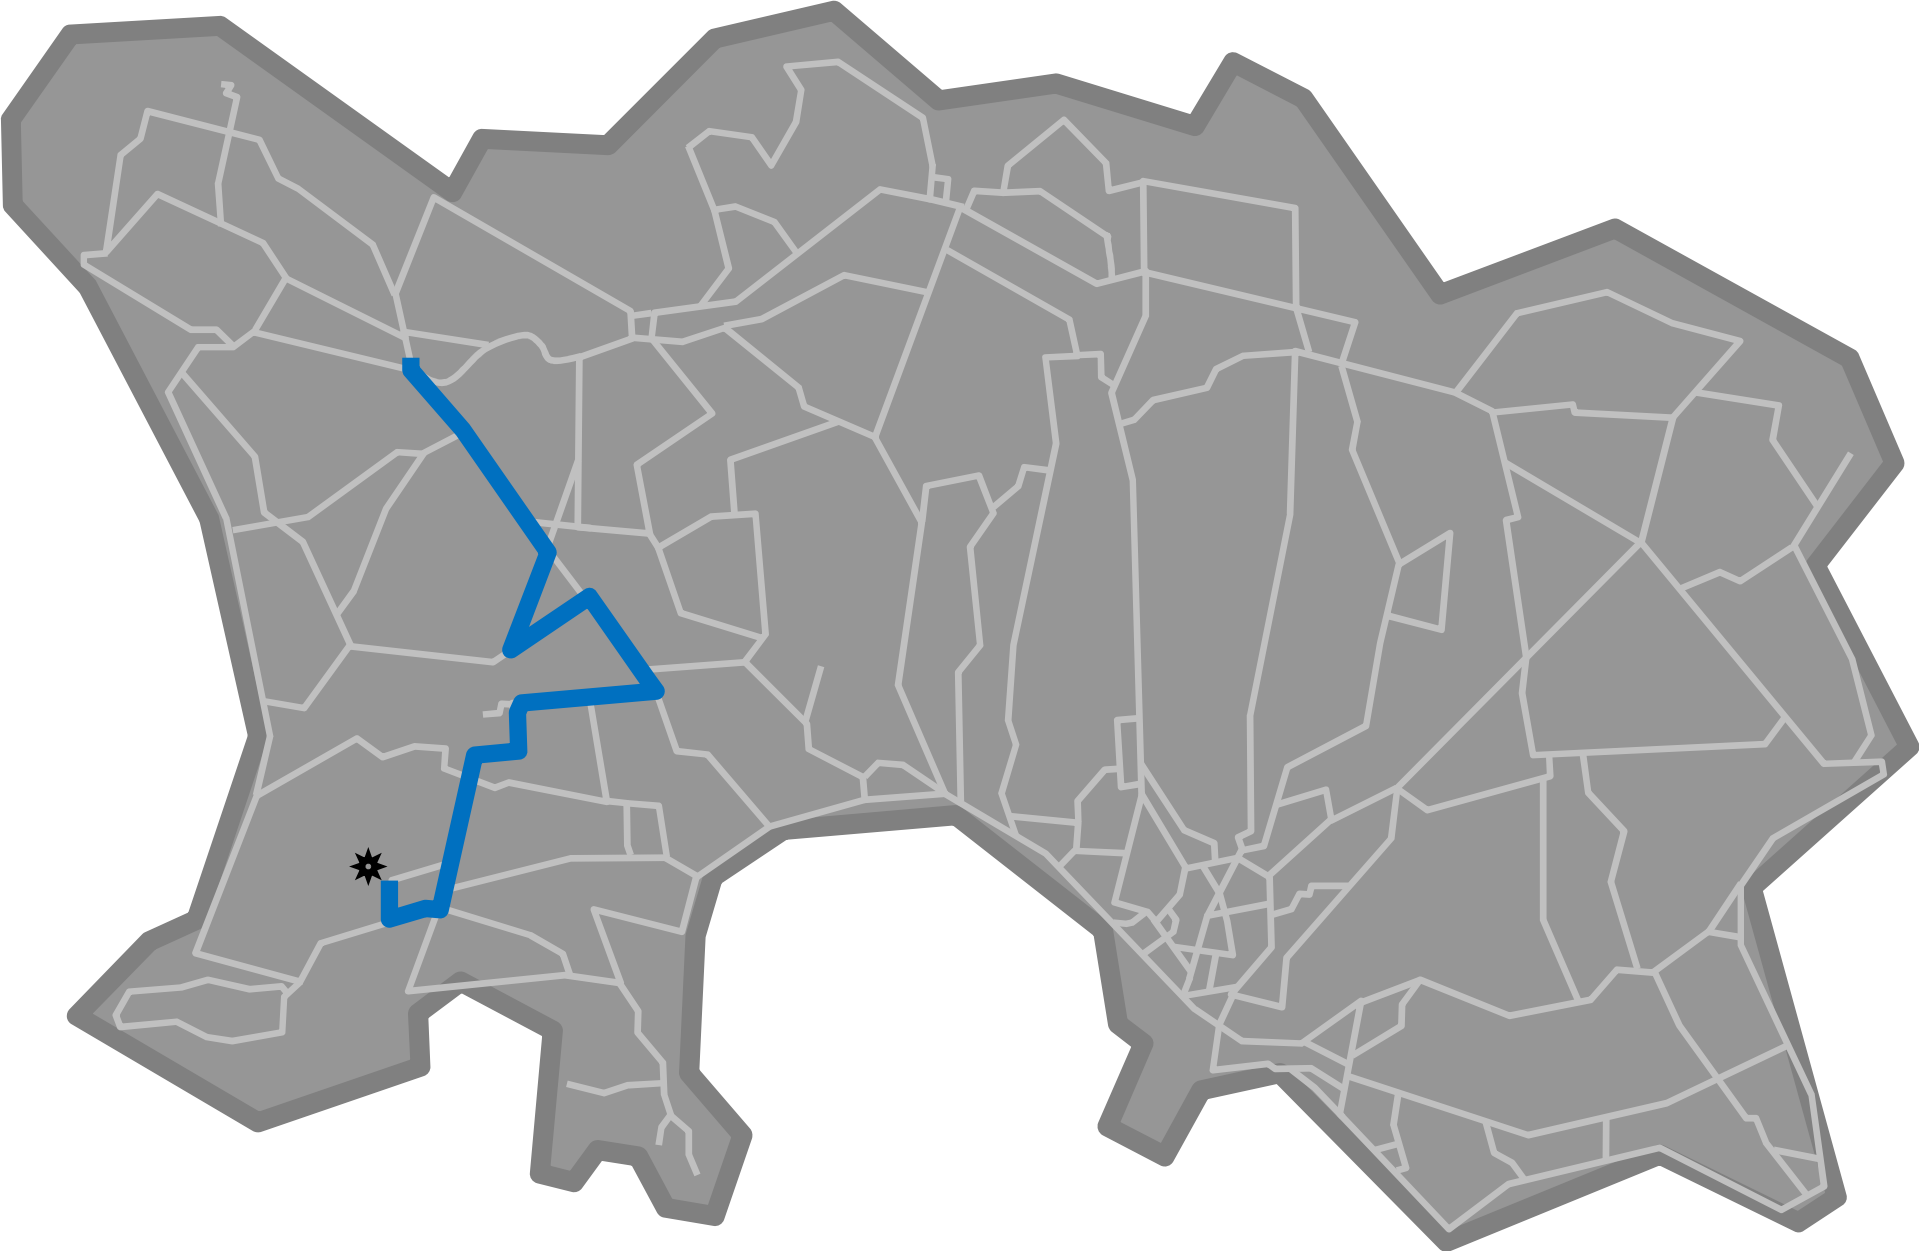

# Les Quennevais school bus map

41 (afternoon)

# Les Quennevais school bus map

42 (afternoon)

From 23 November 2015: serves  
new bus stop at St Mary's School

# Les Quennevais school bus map

43 (morning)

dotted line = non-stop section

From 23 November 2015: serves  
new bus stop at St Mary's School

# Les Quennevais school bus map

48 (afternoon)

dotted line = non-stop section