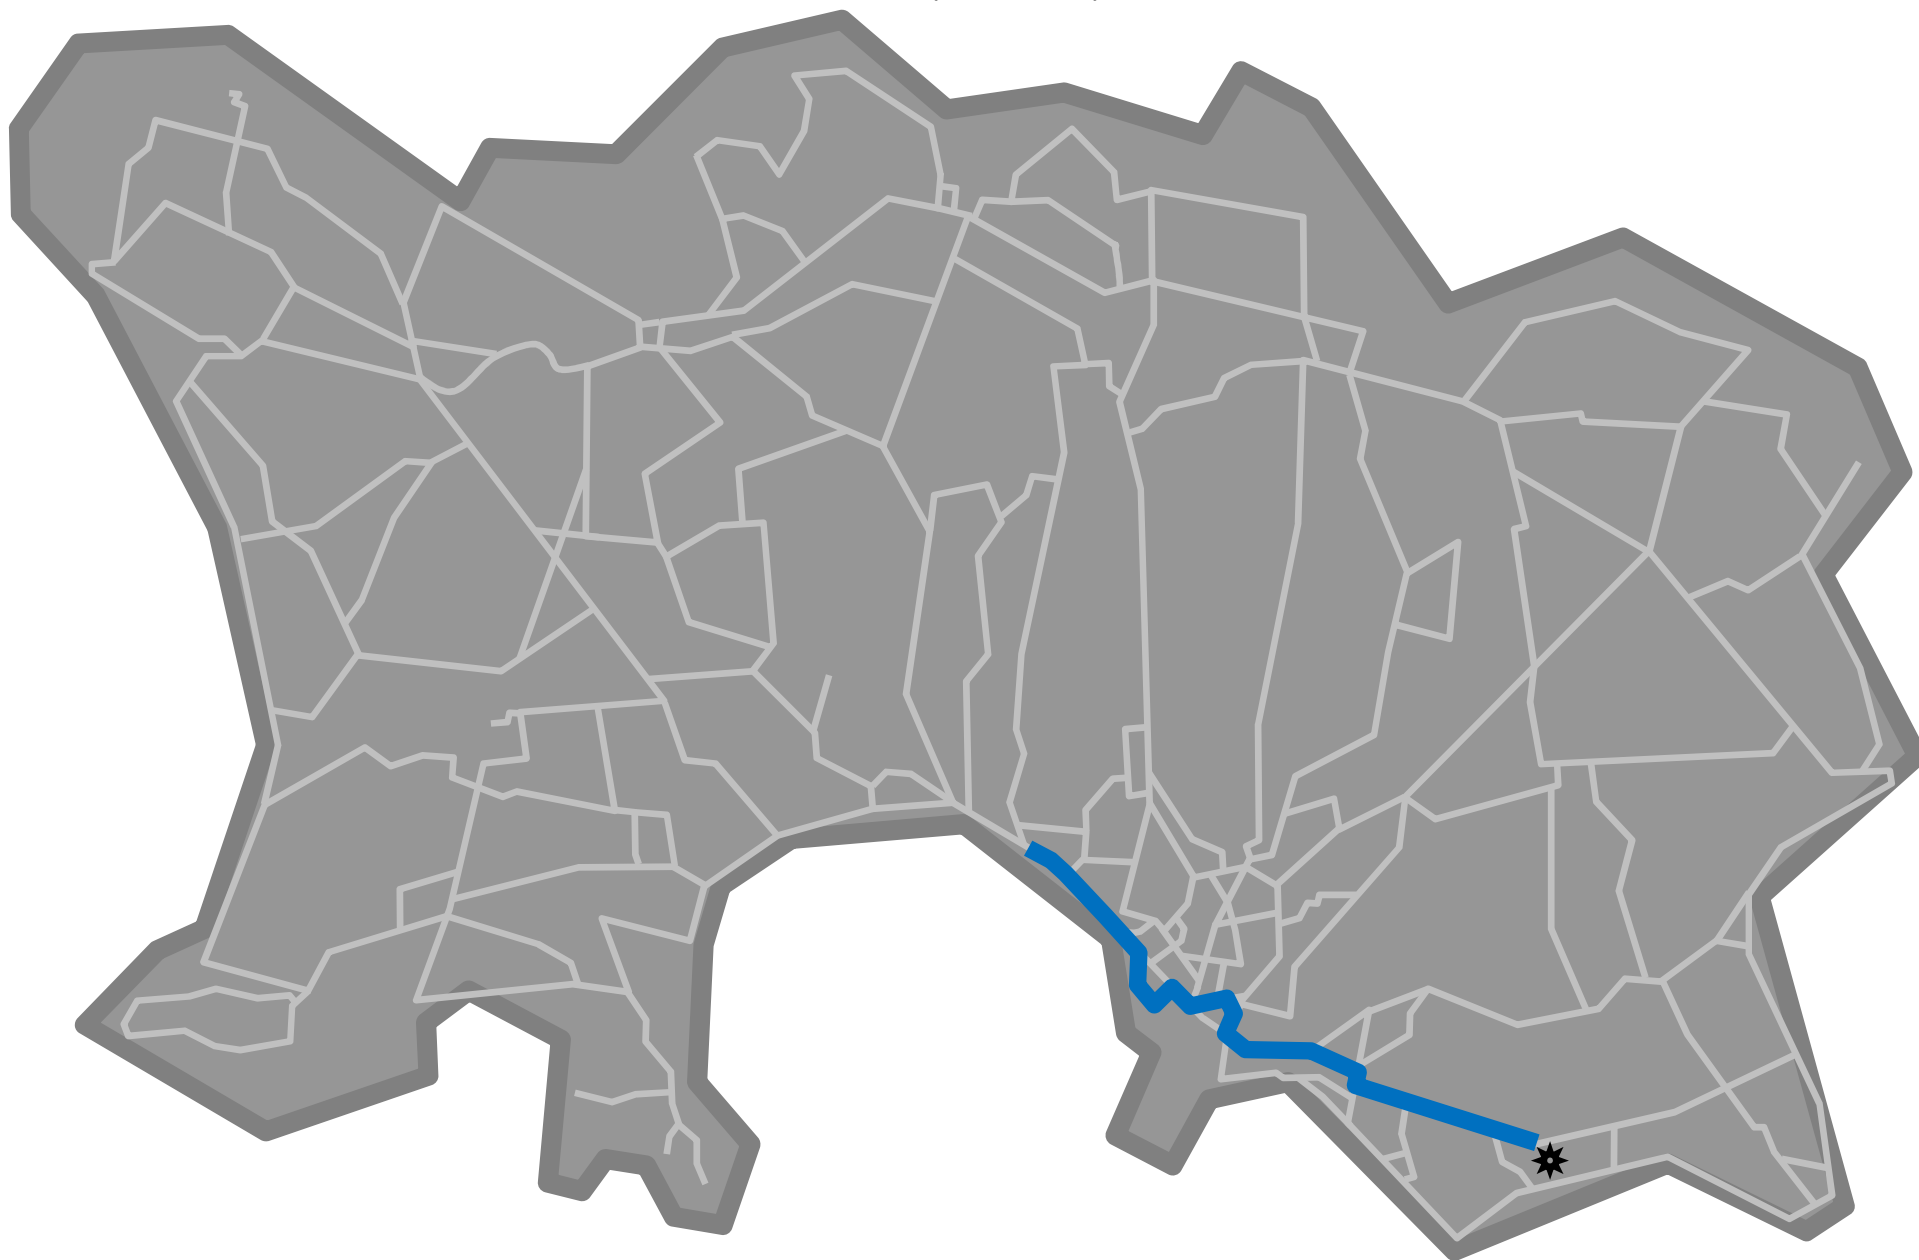

Le Rocquier school bus map

31 (morning)

Le Rocquier school bus map

31 (afternoon)

Le Rocquier school bus map

32 (morning)

Le Rocquier school bus map

32 (afternoon)

Le Rocquier school bus map

33 (morning)

dotted line = non-stop section

Le Rocquier school bus map

33 (afternoon)

Le Rocquier school bus map

36 (afternoon)

Le Rocquier school bus map

37 (morning)

Le Rocquier school bus map

37 (afternoon)

Le Rocquier school bus map

38 (morning)

Le Rocquier school bus map

38 (afternoon)