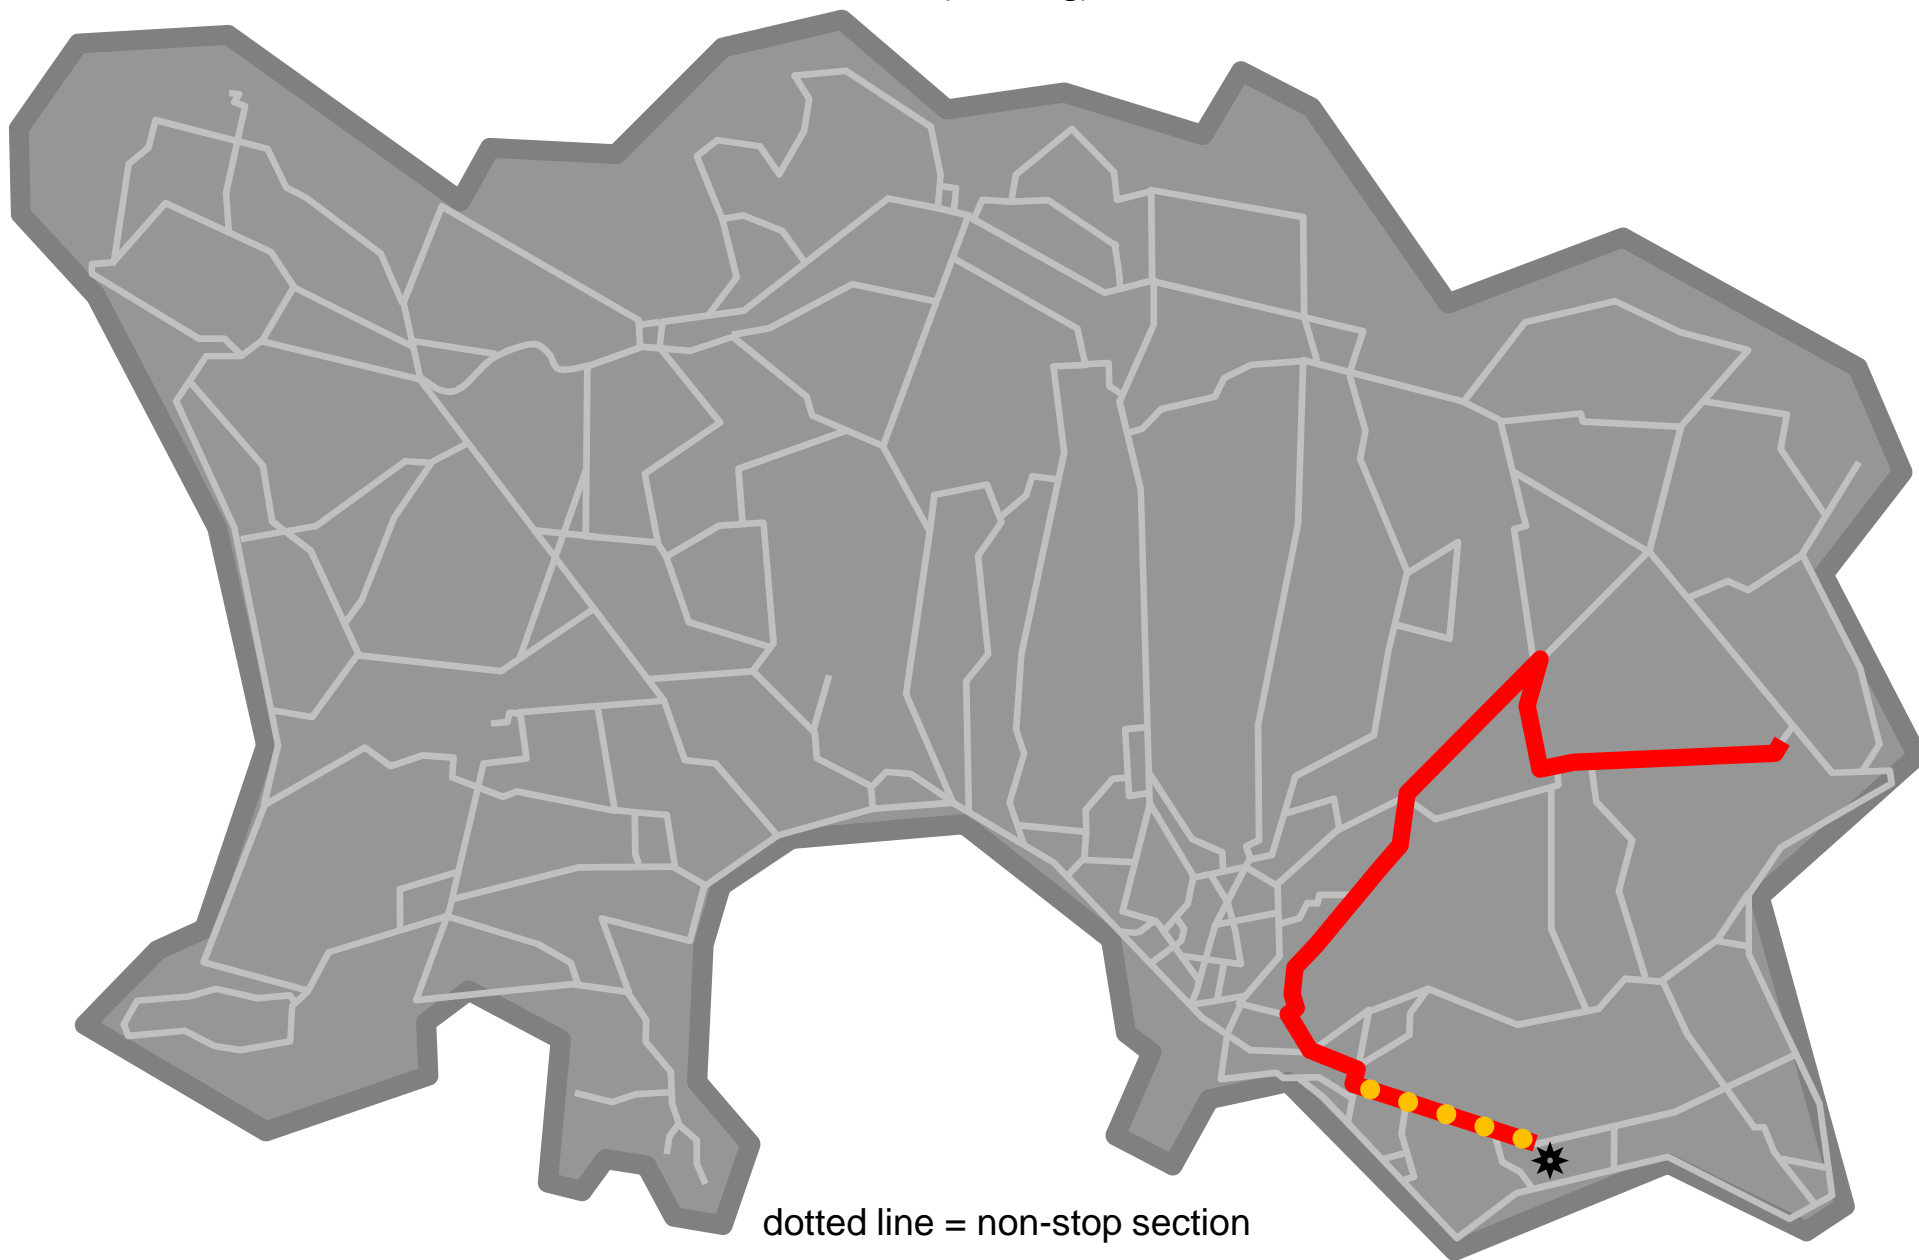

Le Rocquier school bus map

31 (morning)

Le Rocquier school bus map

31 (afternoon)

Le Rocquier school bus map

32 (morning)

Le Rocquier school bus map

32 (afternoon)

Le Rocquier school bus map

33 (morning)

dotted line = non-stop section

Le Rocquier school bus map

33 (afternoon)

Le Rocquier school bus map

36 (afternoon)

Le Rocquier school bus map

37 (morning)

Le Rocquier school bus map

37 (afternoon)

Le Rocquier school bus map

38 (morning)

Le Rocquier school bus map

38 (afternoon)