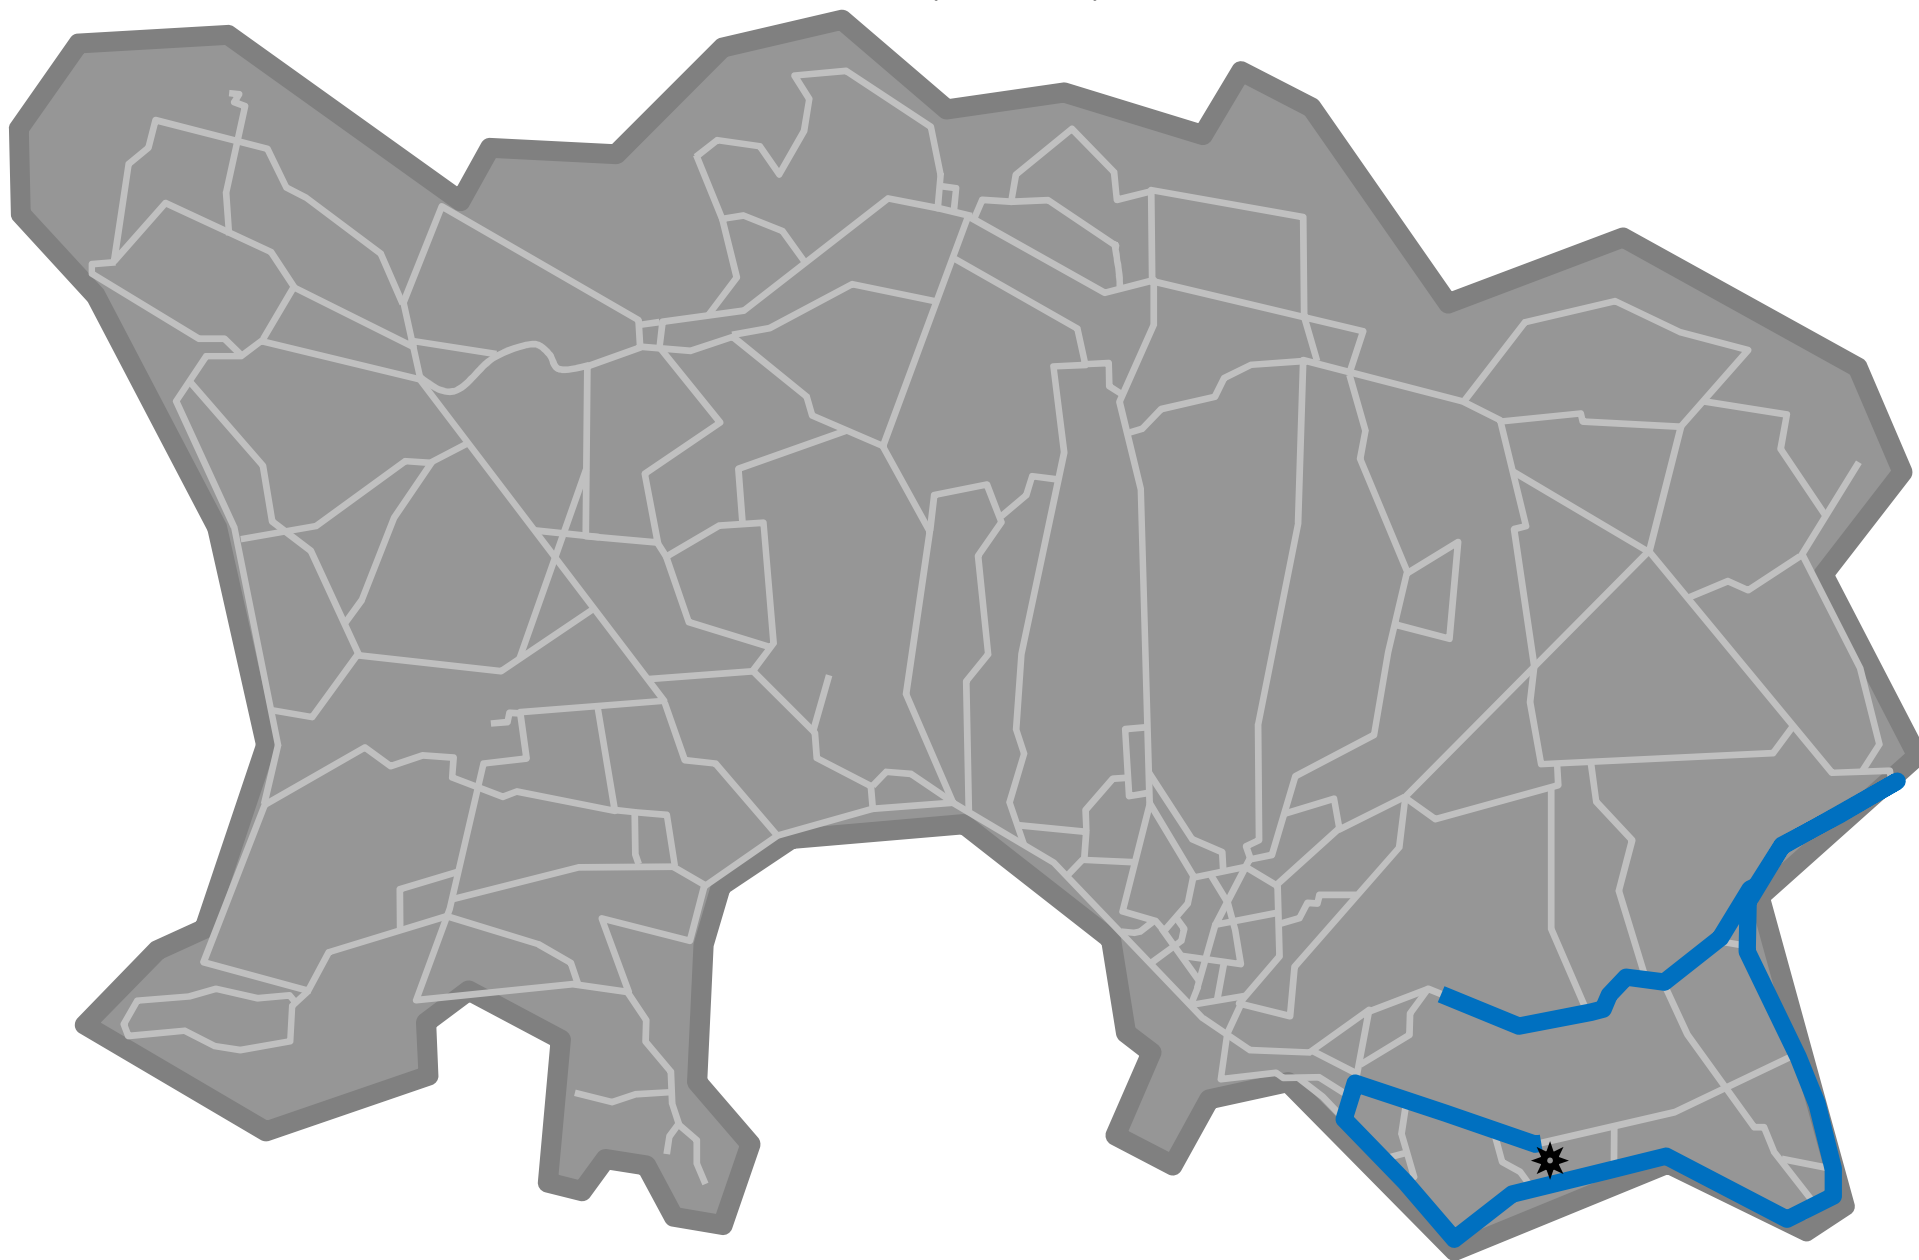

Le Rocquier school bus map

31 (morning)

Le Rocquier school bus map

31 (afternoon)

Le Rocquier school bus map

32 (morning)

Le Rocquier school bus map

32 (afternoon)

Le Rocquier school bus map

33 (morning)

dotted line = non-stop section

Le Rocquier school bus map

33 (afternoon)

Le Rocquier school bus map

36 (afternoon)

Le Rocquier school bus map

37 (morning)

Le Rocquier school bus map

37 (afternoon)

Le Rocquier school bus map

38 (morning)

Le Rocquier school bus map

38 (afternoon)