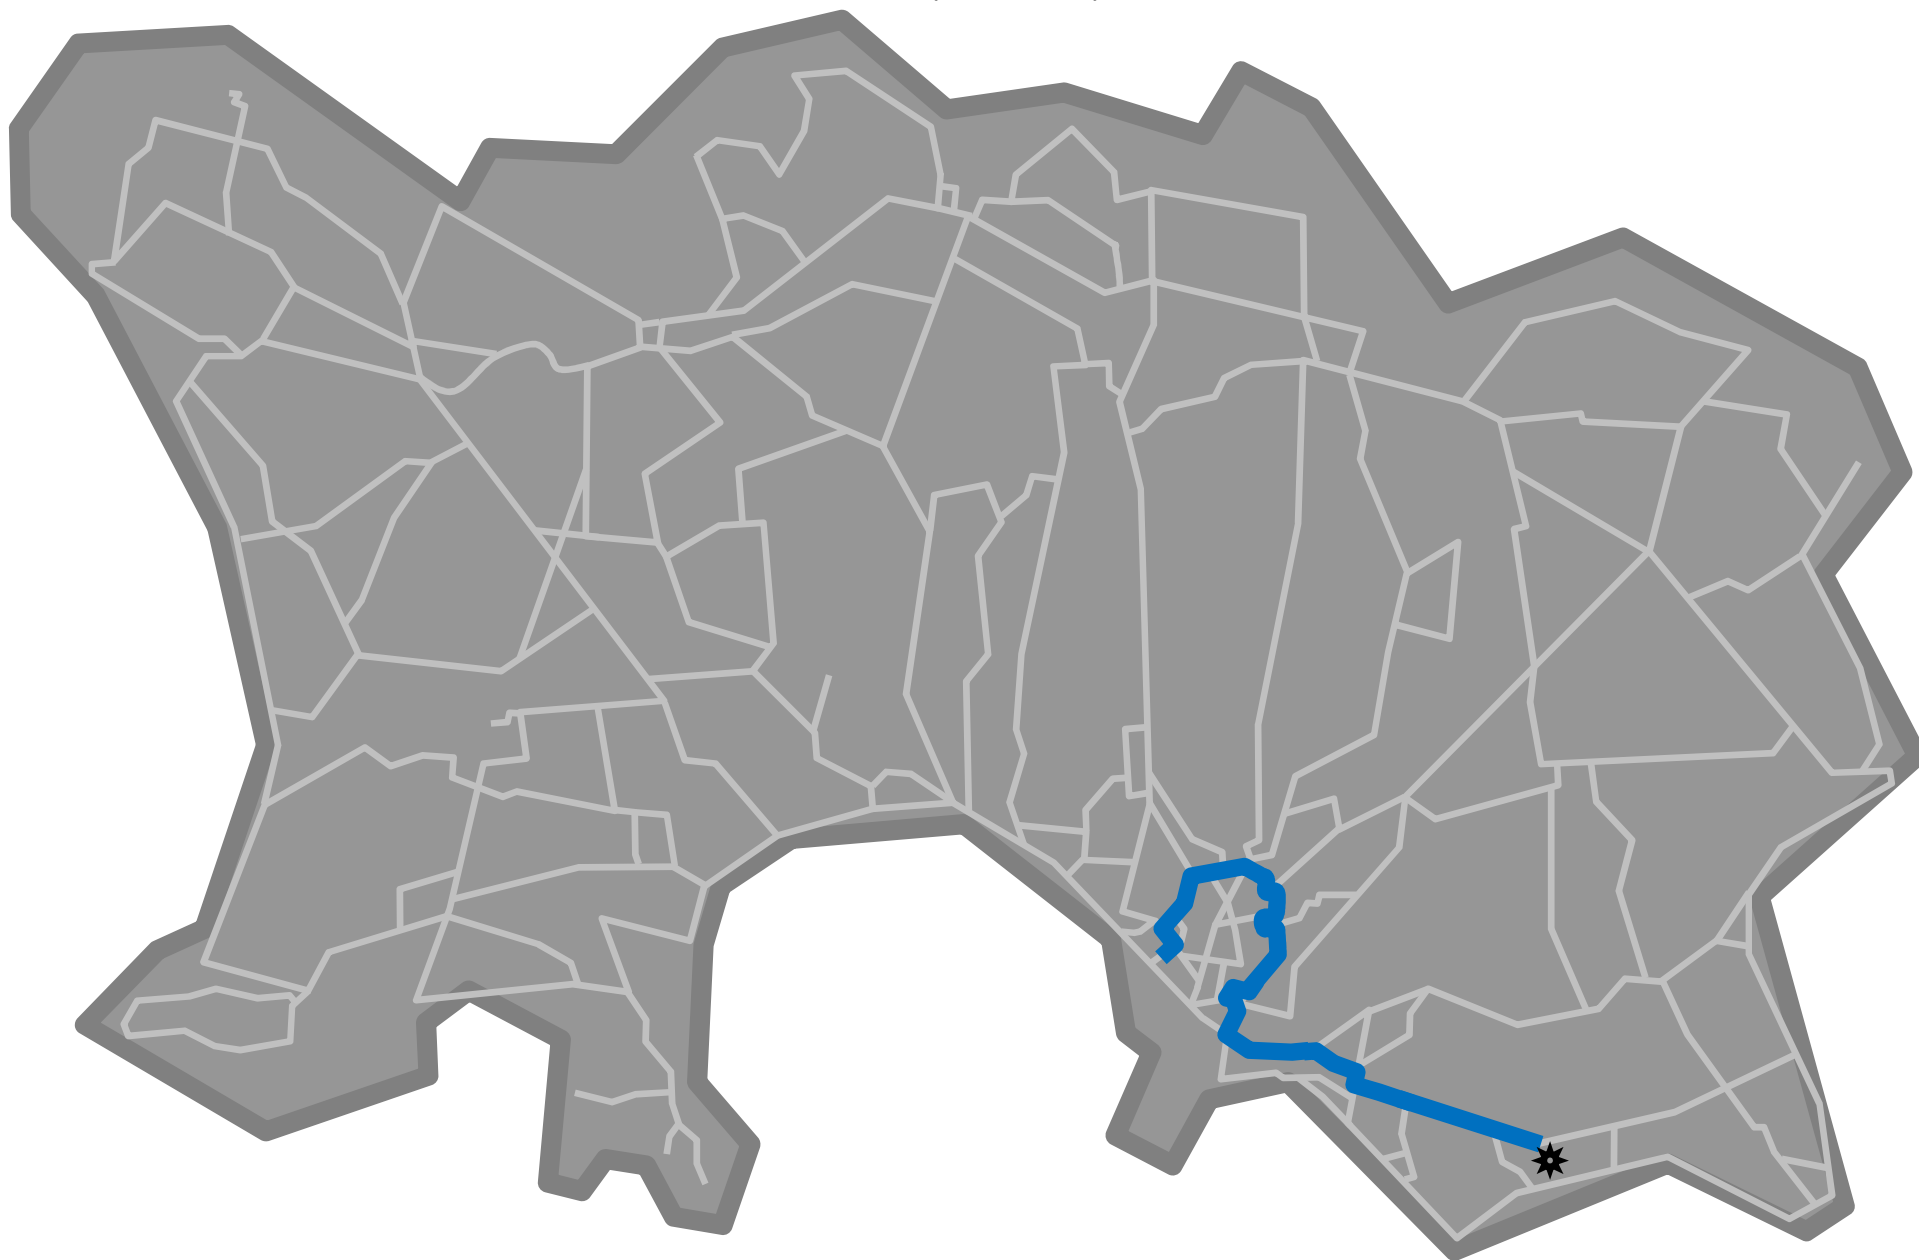

Le Rocquier school bus map

31 (morning)

Le Rocquier school bus map

31 (afternoon)

Le Rocquier school bus map

32 (morning)

Le Rocquier school bus map

32 (afternoon)

Le Rocquier school bus map

33 (morning)

dotted line = non-stop section

Le Rocquier school bus map

33 (afternoon)

Le Rocquier school bus map

36 (afternoon)

Le Rocquier school bus map

37 (morning)

Le Rocquier school bus map

37 (afternoon)

Le Rocquier school bus map

38 (morning)

Le Rocquier school bus map

38 (afternoon)