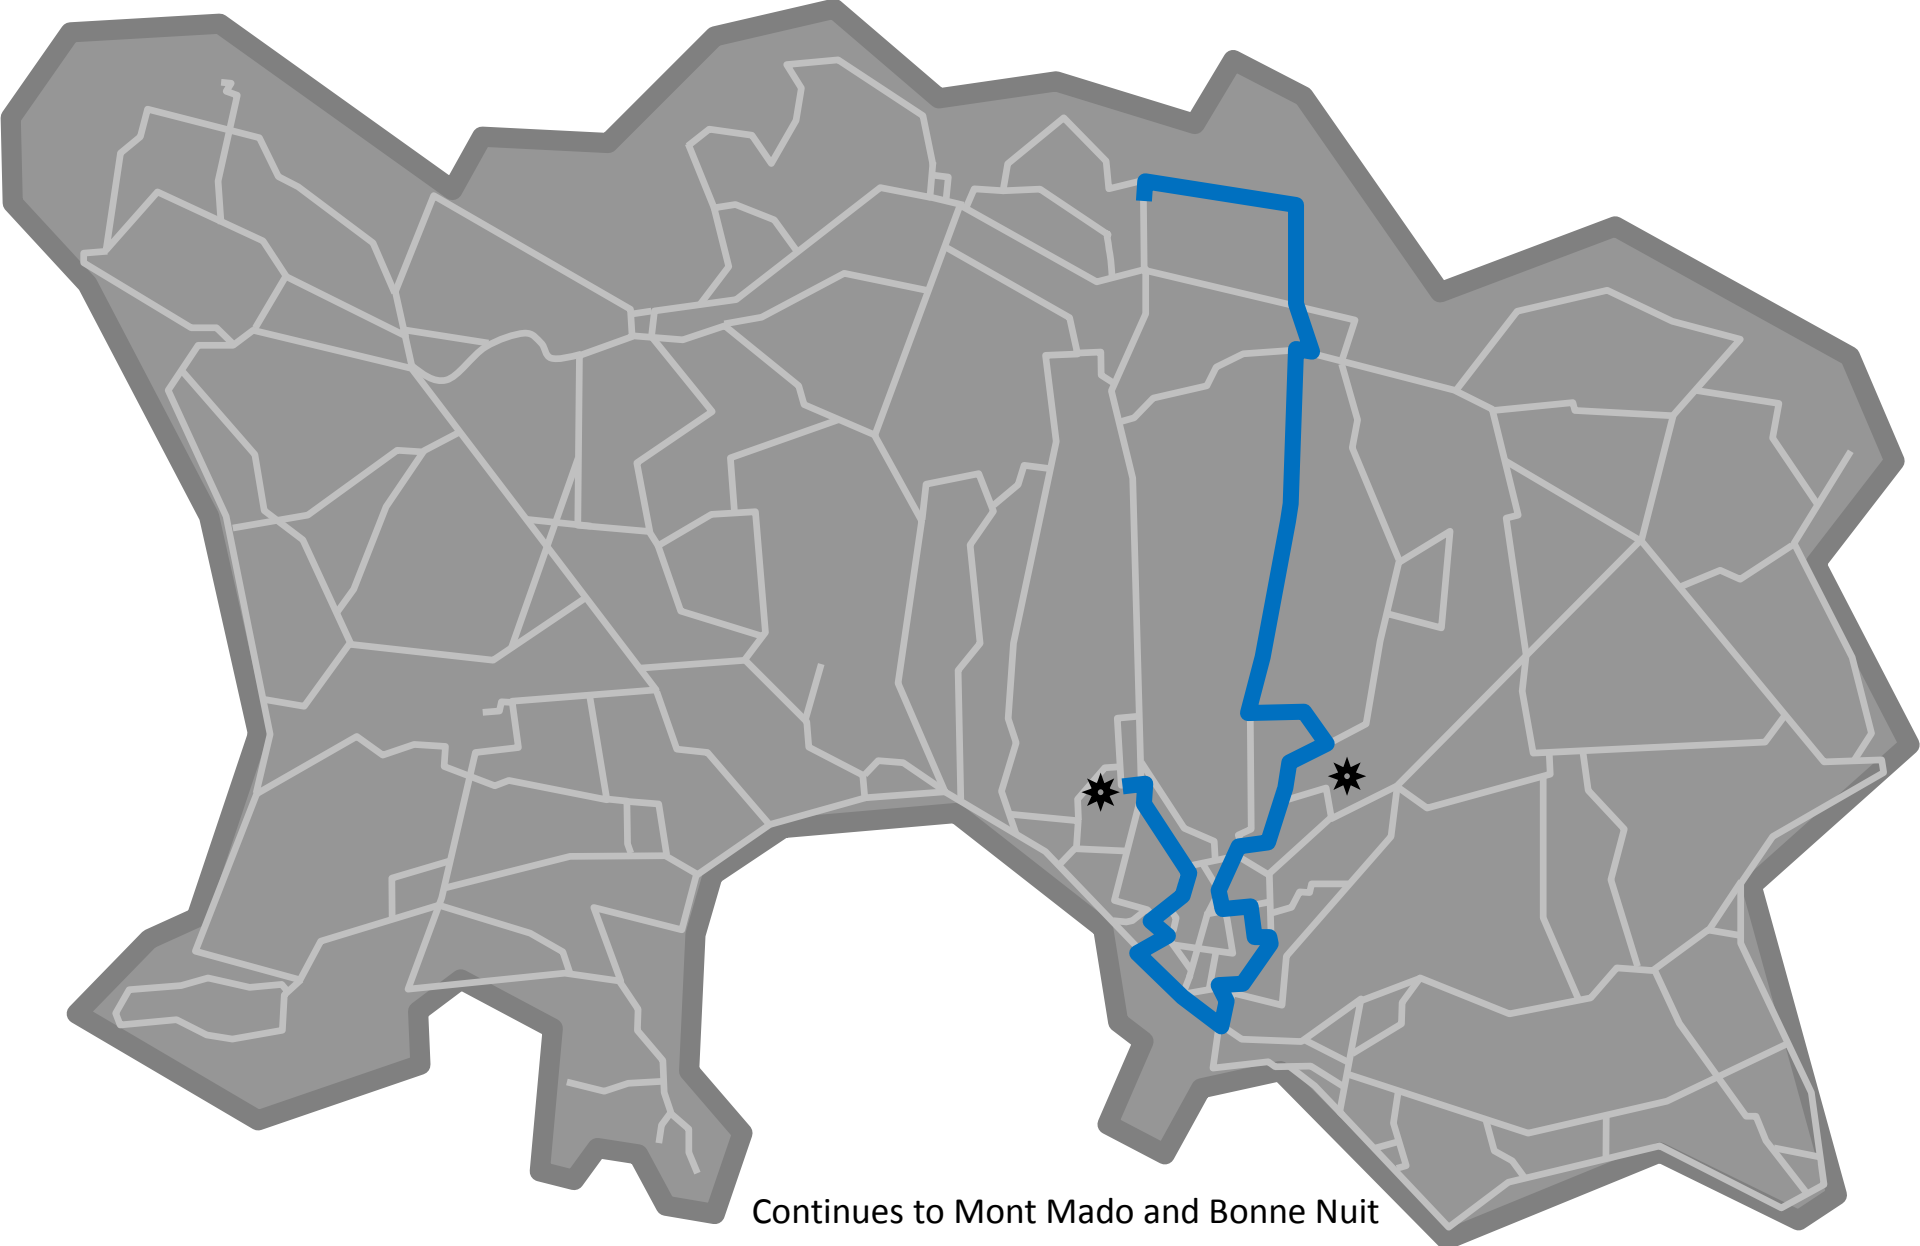

# Haute Vallee/Grainville school bus map

4, afternoon

Continues to Mont Mado and Bonne Nuit

# Haute Vallee school bus map

19, morning

# Haute Vallee school bus map

19, afternoon

# Grainville school bus map

23, afternoon