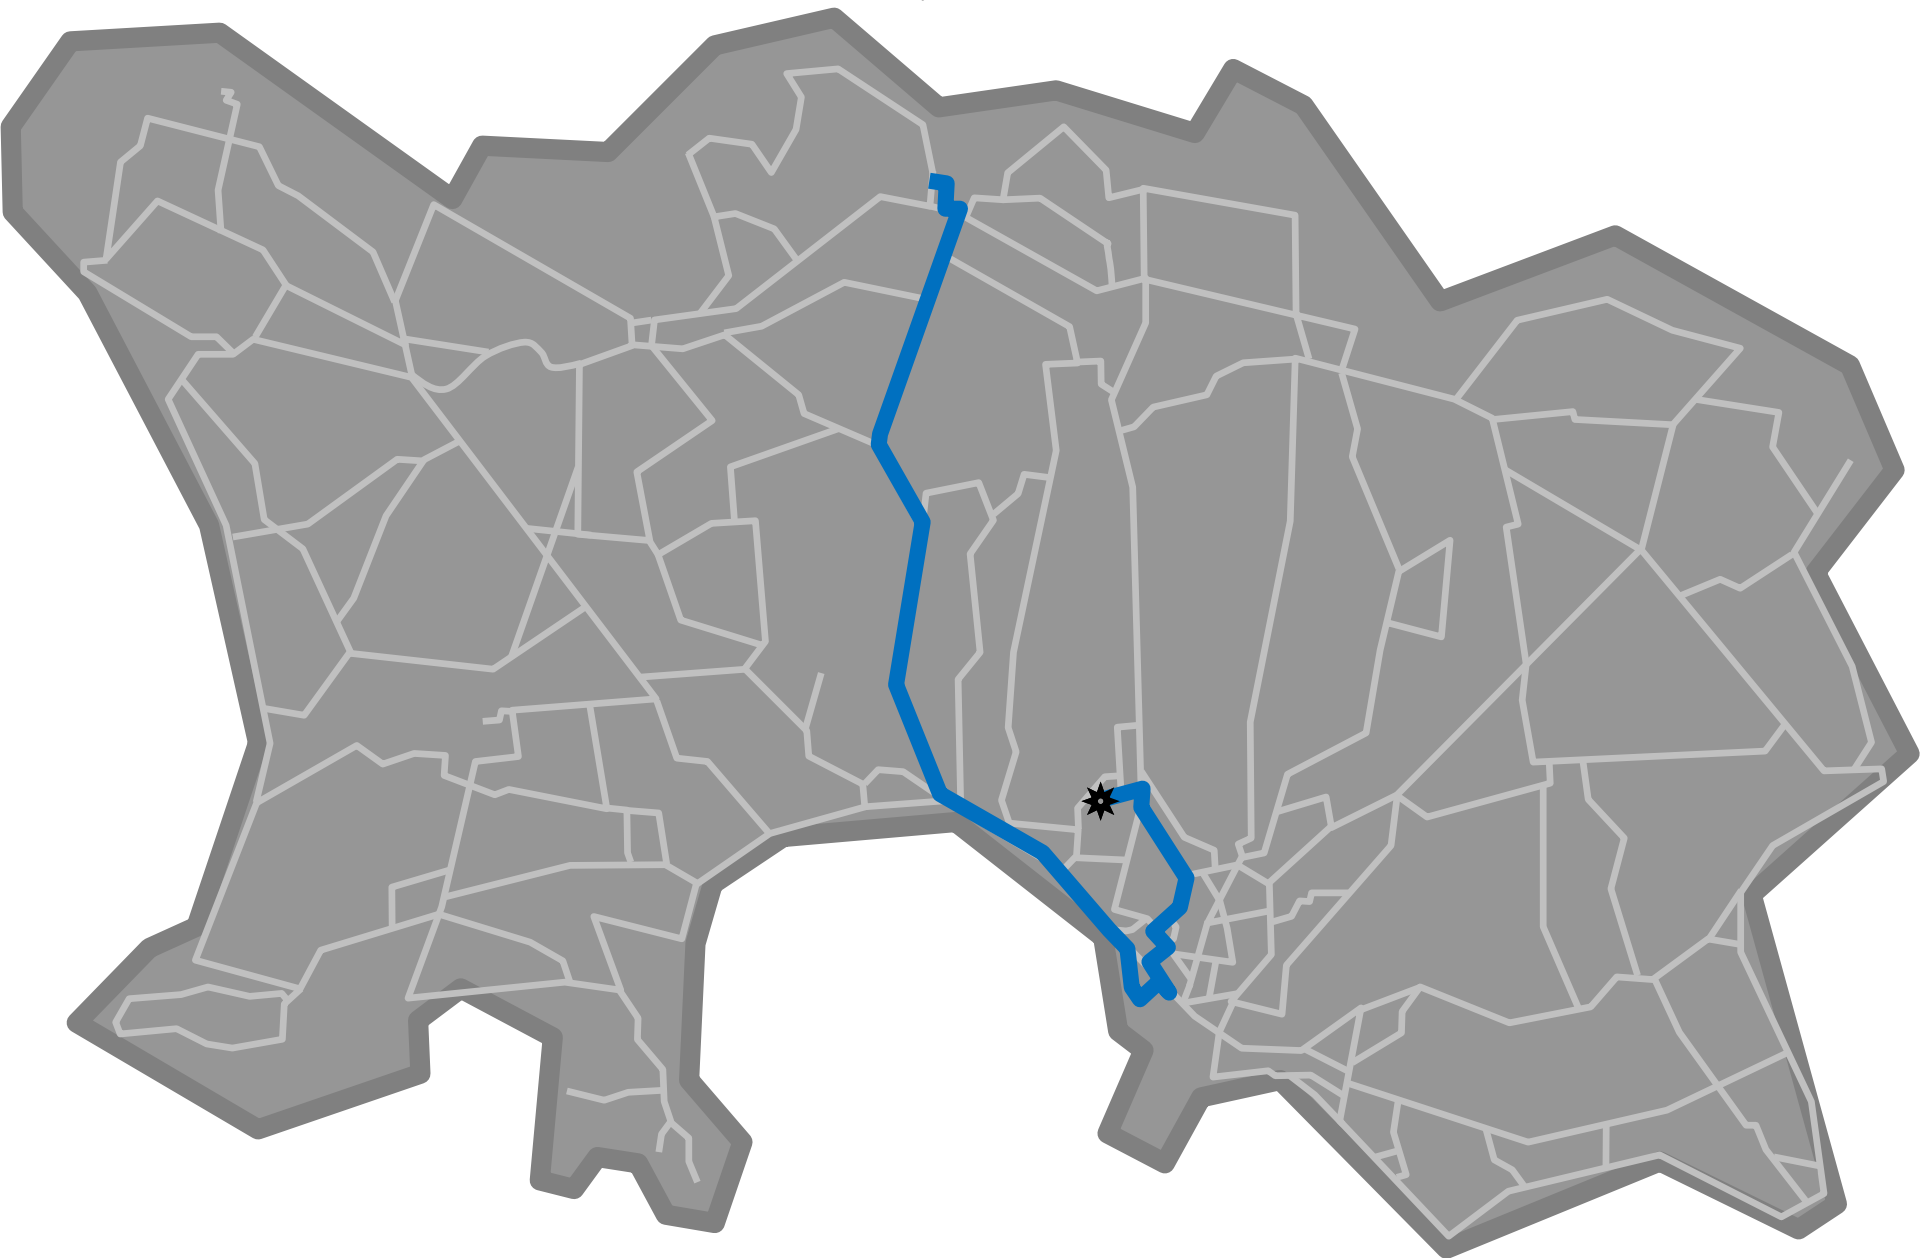

# Grainville school bus map

21, afternoon

# Haute Vallee school bus map

7A, morning

For Haute Vallee change to service 19

# Haute Vallee school bus map

7A, afternoon

# Grainville school bus map

50, morning only (From 3 January 2018)